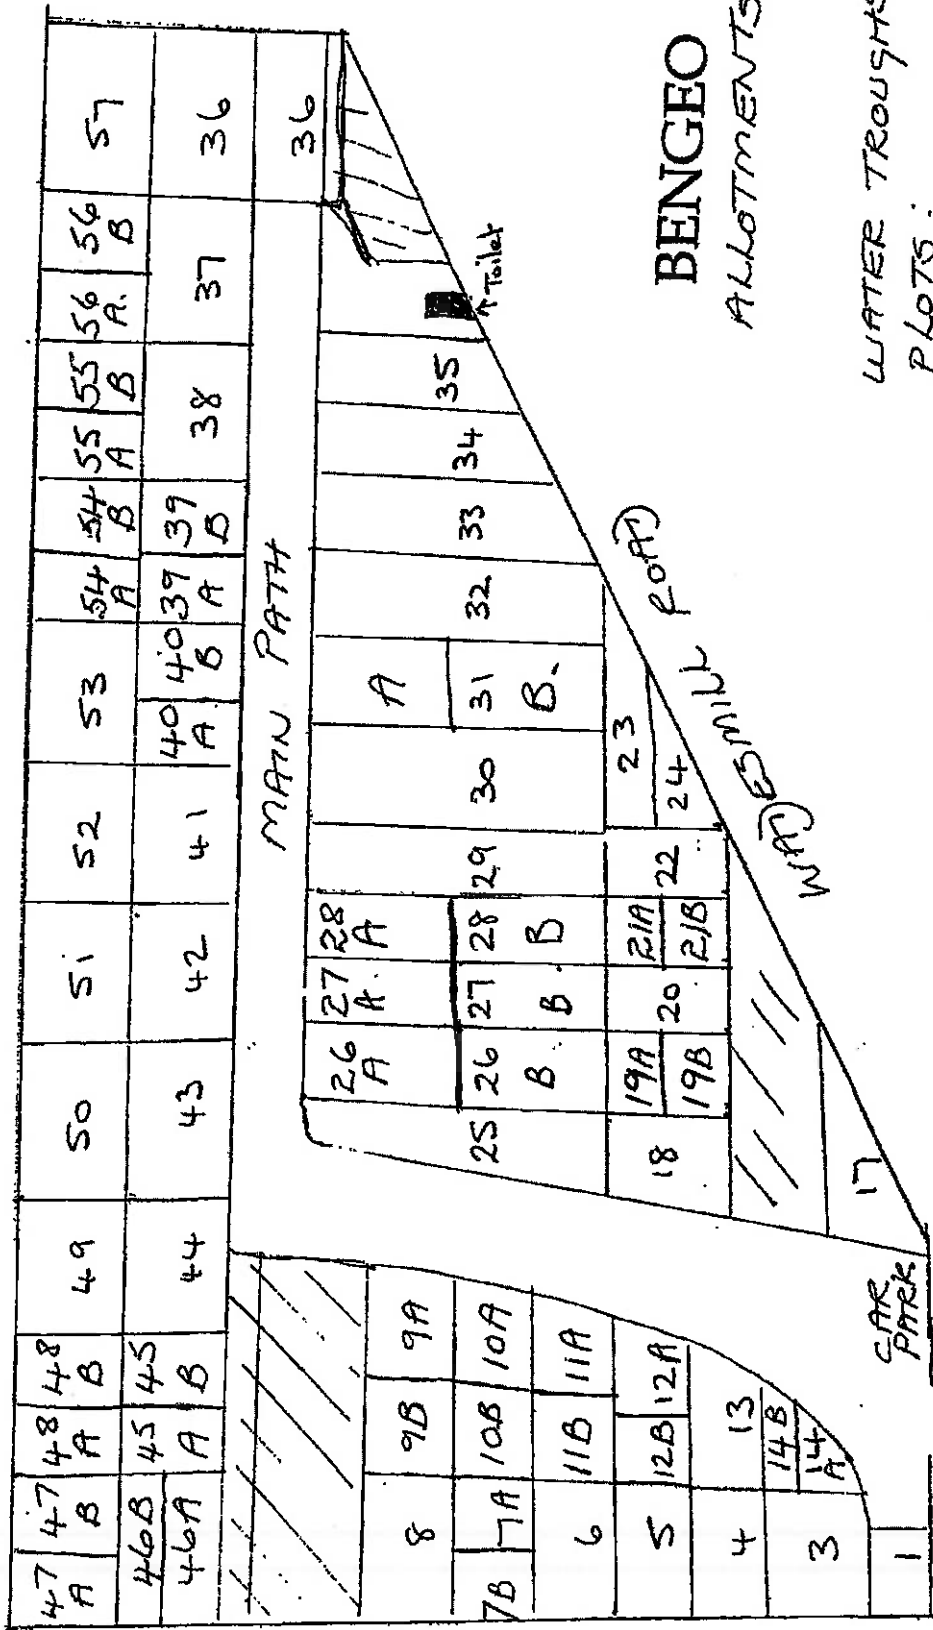

ASSEMBLY ROOM

BENGO

ALLOTMENTS SITE

WATER TROUGHS ON PLOTS:

17, 25, 29, 33, 35, 41, 46, 39

TOILET BY PLOT 35

ENTRANCE